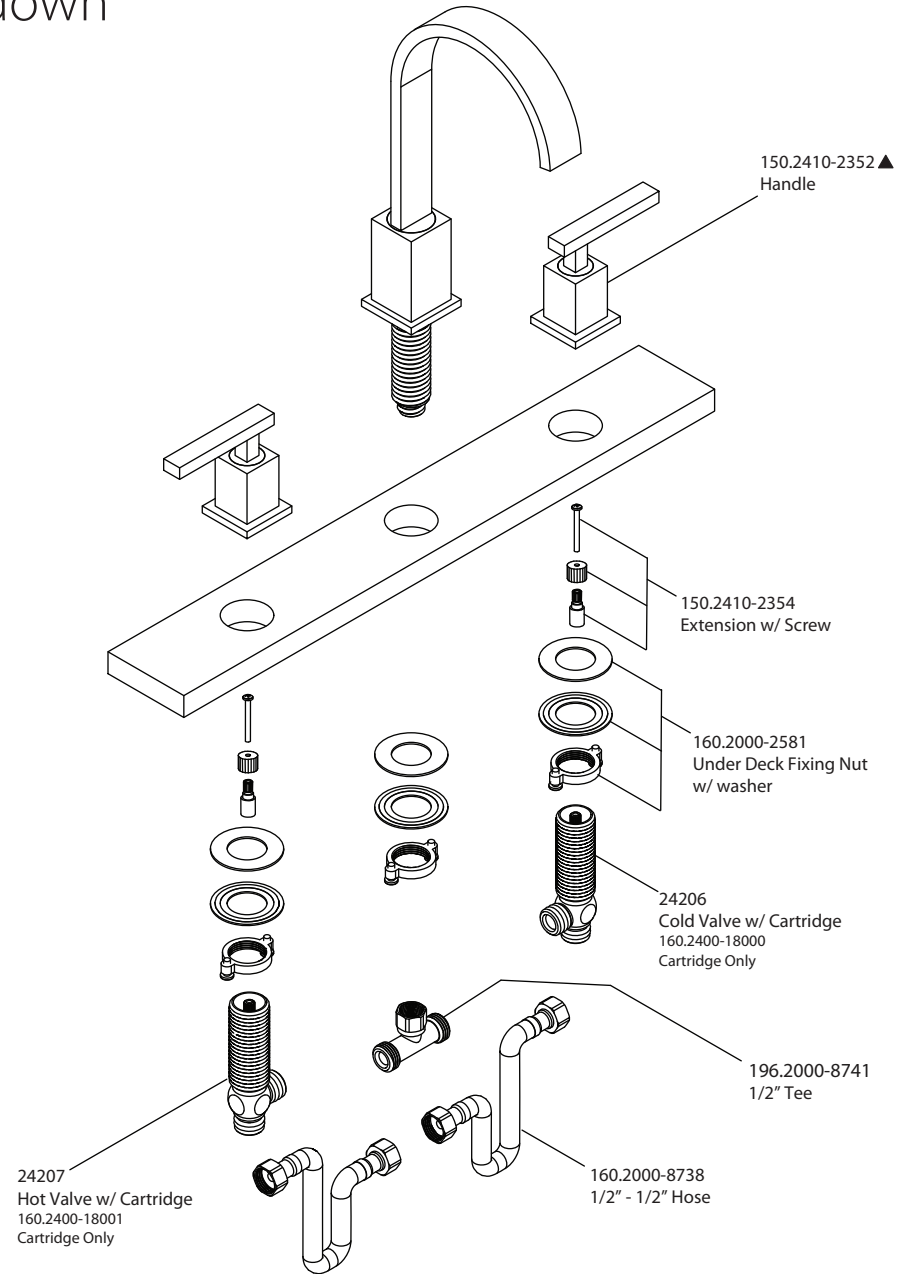

# Product Parts Breakdown

**isenberg**  
innovation+design

150.2410

Ver 2.54